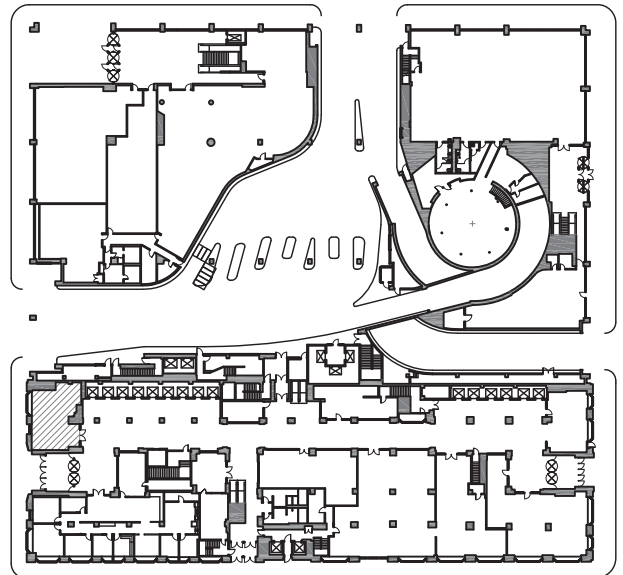

DO NOT SCALE DRAWINGS. SUITE LAYOUT SHOWN FOR MARKETING PURPOSES ONLY. EXACT LOCATION OF ALL INTERIOR WALLS MUST BE FIELD VERIFIED.

FIRST NATIONAL BANK BUILDING
 332 MINNESOTA STREET
 ST. PAUL, MN 55101

SUITE W-118
 RSF: 1,058

SCALE: 1/8"=1'-0"